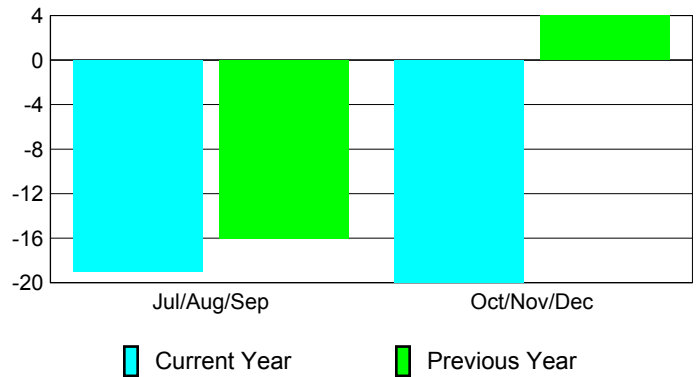

Comparison of Membership Gain/Loss

Current Year Compared to the Previous Year