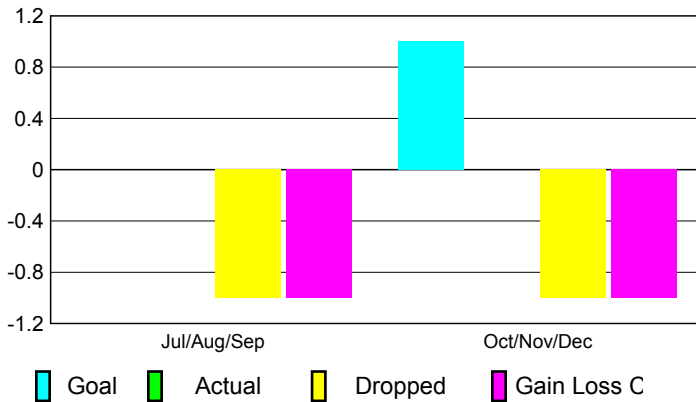

2010-2011 GMT Reports for District (or Undistricted) **District 24 F**

GMT: **STEVEN D SHERER**

Location: **VIRGINIA**

GMT CA: **1**

CLUBS

**Club Results
2010-2011**

**Clubs
2009-2010**

Month	New Club Goal	Actual New Clubs	Actual Dropped Clubs	Gain/Loss of Clubs	Gain/Loss of Clubs
Jul/Aug/Sep	0	0	-1	-1	0
Oct/Nov/Dec	1	0	-1	-1	0
Totals	1	0	-2	-2	0

Club Results 2010-2011

Goal, New, Dropped, Gain/Loss

Comparison of Club Gain/Loss

Current Year Compared to the Previous Year

YTD Status Quo Clubs 2010-2011

Status Quo Clubs Compared to Status Quo Members

MEMBERSHIP

**Membership Results
2010-2011**

**Membership
2009-2010**

Month	Net Memb Goal	Actual New Memb	Actual Dropped Memb	Gain/Loss of Memb	Gain/Loss of Memb
Jul/Aug/Sep	4	27	-46	-19	-16
Oct/Nov/Dec	4	22	-42	-20	4
Totals	8	49	-88	-39	-12