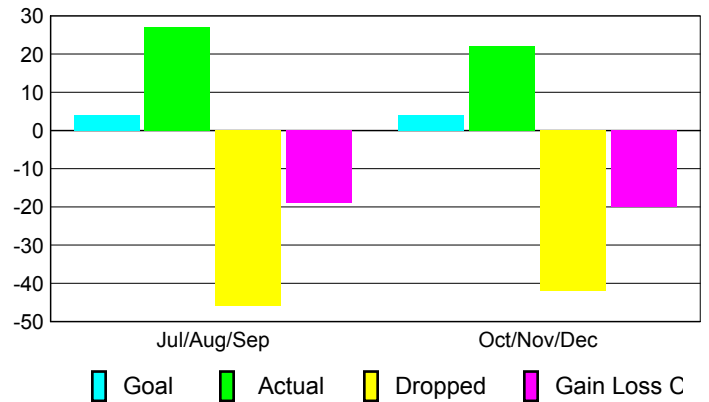

Membership Results 2010-2011

Goal, New, Dropped, Gain/Loss